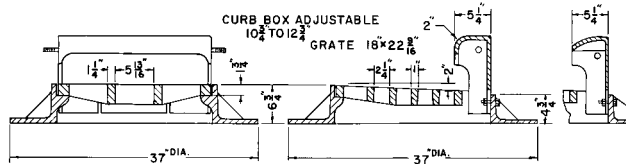

**R-3273-A
Combination Inlet Frame, Grate, Curb Box**

Heavy Duty

Standard Grate (shown): Type C
Also available with grate Type S.

CATALOG NUMBER	GRATE TYPE	SQ. FT. OPEN	WEIR PERIMETER LINEAL FEET
R-3273-A	C	1.2	4.7
R-3273-A	S	1.0	4.7

Type S

COMBINATION
INLETS
3

**R-3274
Combination Inlet Frame, Grate, Curb Box**

Heavy Duty

Standard Grate (shown): Type C
Also available with grate Type S, order R-3159-A.

CATALOG NUMBER	GRATE TYPE	SQ. FT. OPEN	WEIR PERIMETER LINEAL FEET
R-3274	C	1.2	4.9
R-3159-A	S	1.3	4.9

Type S

Available with 3" radius semi-roll curb box.

**R-3274-A
Combination Inlet Frame, Grate, Curb Box**

Heavy Duty

Standard Grate (shown): Type C
Also available with grate Type S.

CATALOG NUMBER	GRATE TYPE	SQ. FT. OPEN	WEIR PERIMETER LINEAL FEET
R-3274-A	C	1.4	4.9
R-3274-A	S	1.3	4.9
R-3274-B	C	1.4	4.9
R-3274-B	S	1.3	4.9

Type S

Available with mountable curb box, order R-3274-B.