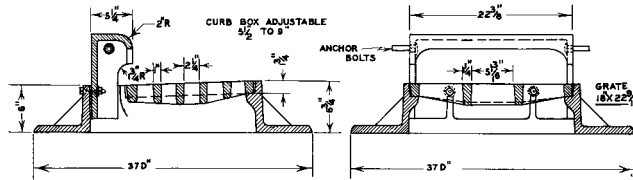

**R-3273-A
Combination Inlet Frame, Grate, Curb Box**

Heavy Duty

Standard Grate (shown): Type C
Also available with grate Type S.

CATALOG NUMBER	GRATE TYPE	SQ. FT. OPEN	WEIR PERIMETER LINEAL FEET
R-3273-A	C	1.2	4.7
R-3273-A	S	1.0	4.7

Type S

COMBINATION
INLETS
3

**R-3274
Combination Inlet Frame, Grate, Curb Box**

Heavy Duty

Standard Grate (shown): Type C
Also available with grate Type S, order R-3159-A.

CATALOG NUMBER	GRATE TYPE	SQ. FT. OPEN	WEIR PERIMETER LINEAL FEET
R-3274	C	1.2	4.9
R-3159-A	S	1.3	4.9

Type S

Available with 3" radius semi-roll curb box.

**R-3274-A
Combination Inlet Frame, Grate, Curb Box**

Heavy Duty

Standard Grate (shown): Type C
Also available with grate Type S.

CATALOG NUMBER	GRATE TYPE	SQ. FT. OPEN	WEIR PERIMETER LINEAL FEET
R-3274-A	C	1.4	4.9
R-3274-A	S	1.3	4.9
R-3274-B	C	1.4	4.9
R-3274-B	S	1.3	4.9

Type S

Available with mountable curb box, order R-3274-B.