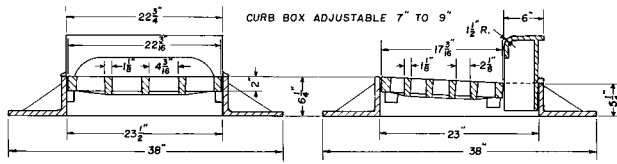

**R-3273-A
Combination Inlet Frame, Grate, Curb Box**

Heavy Duty

Standard Grate (shown): Type C
Also available with grate Type S.

CATALOG NUMBER	GRATE TYPE	SQ. FT. OPEN	WEIR PERIMETER LINEAL FEET
R-3273-A	C	1.2	4.7
R-3273-A	S	1.0	4.7

Type S

COMBINATION
INLETS
3

**R-3274
Combination Inlet Frame, Grate, Curb Box**

Heavy Duty

Standard Grate (shown): Type C
Also available with grate Type S, order R-3159-A.

CATALOG NUMBER	GRATE TYPE	SQ. FT. OPEN	WEIR PERIMETER LINEAL FEET
R-3274	C	1.2	4.9
R-3159-A	S	1.3	4.9

Type S

Available with 3" radius semi-roll curb box.

**R-3274-A
Combination Inlet Frame, Grate, Curb Box**

Heavy Duty

Standard Grate (shown): Type C
Also available with grate Type S.

CATALOG NUMBER	GRATE TYPE	SQ. FT. OPEN	WEIR PERIMETER LINEAL FEET
R-3274-A	C	1.4	4.9
R-3274-A	S	1.3	4.9
R-3274-B	C	1.4	4.9
R-3274-B	S	1.3	4.9

Type S

Available with mountable curb box, order R-3274-B.